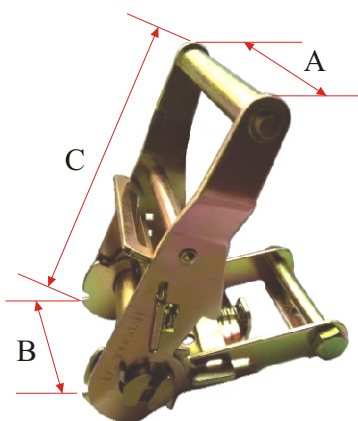

ACCESORIOS

RAT-009

A	Web: 100 M. x 2.5cm. / Breaking load 1200KG
B	Web: 100 M. x 3.5cm. / Breaking load 3000KG PES
C	Web: 100 M. x 5.0cm. / Breaking load 6000KG

REF.	A (mm)	B (mm)
RT001A	68	30

REF.	A (mm)	B (mm)	C (mm)
RT001B	80	52	130

REF.	A (mm)	B (mm)	C (mm)
RT002A	65	38	8.5

REF.	A (mm)	B (mm)	C (mm)
RT002B	70	38	155

REF.	A (mm)	B (mm)	C (mm)
RT003A	85	52	11.7

REF.	A (mm)	B (mm)	C (mm)
RT003B	105	52	229

REF.	A (mm)	B (mm)	C (mm)
RT004A	52	62	11.7