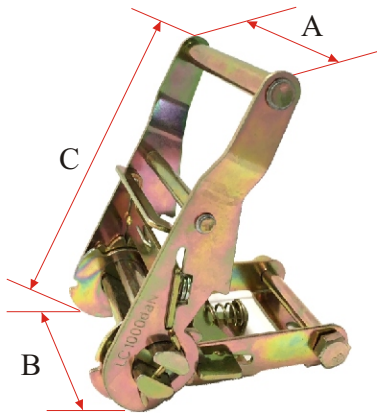

ACCESORIOS

RAT-009

A	Web: 100 M. x 2.5cm. / Breaking load 1200KG
B	Web: 100 M. x 3.5cm. / Breaking load 3000KG PES
C	Web: 100 M. x 5.0cm. / Breaking load 6000KG

REF.	A (mm)	B (mm)
RT001A	68	30

REF.	A (mm)	B (mm)	C (mm)
RT001B	80	52	130

REF.	A (mm)	B (mm)	C (mm)
RT002A	65	38	8.5

REF.	A (mm)	B (mm)	C (mm)
RT002B	70	38	155

REF.	A (mm)	B (mm)	C (mm)
RT003A	85	52	11.7

REF.	A (mm)	B (mm)	C (mm)
RT003B	105	52	229

REF.	A (mm)	B (mm)	C (mm)
RT004A	52	62	11.7