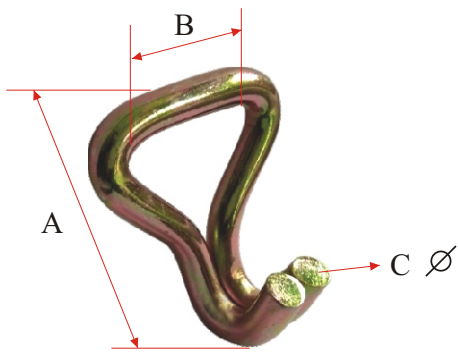

ACCESORIOS

RAT-009

A	Web: 100 M. x 2.5cm. / Breaking load 1200KG
B	Web: 100 M. x 3.5cm. / Breaking load 3000KG PES
C	Web: 100 M. x 5.0cm. / Breaking load 6000KG

REF.	A (mm)	B (mm)
RT001A	68	30

REF.	A (mm)	B (mm)	C (mm)
RT001B	80	52	130

REF.	A (mm)	B (mm)	C (mm)
RT002A	65	38	8.5

REF.	A (mm)	B (mm)	C (mm)
RT002B	70	38	155

REF.	A (mm)	B (mm)	C (mm)
RT003A	85	52	11.7

REF.	A (mm)	B (mm)	C (mm)
RT003B	105	52	229

REF.	A (mm)	B (mm)	C (mm)
RT004A	52	62	11.7