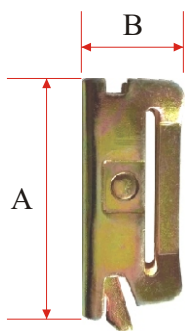

ACCESORIOS

RAT-009

A	Web: 100 M. x 2.5cm. / Breaking load 1200KG
B	Web: 100 M. x 3.5cm. / Breaking load 3000KG PES
C	Web: 100 M. x 5.0cm. / Breaking load 6000KG

REF.	A (mm)	B (mm)
RT001A	68	30

REF.	A (mm)	B (mm)	C (mm)
RT001B	80	52	130

REF.	A (mm)	B (mm)	C (mm)
RT002A	65	38	8.5

REF.	A (mm)	B (mm)	C (mm)
RT002B	70	38	155

REF.	A (mm)	B (mm)	C (mm)
RT003A	85	52	11.7

REF.	A (mm)	B (mm)	C (mm)
RT003B	105	52	229

REF.	A (mm)	B (mm)	C (mm)
RT004A	52	62	11.7