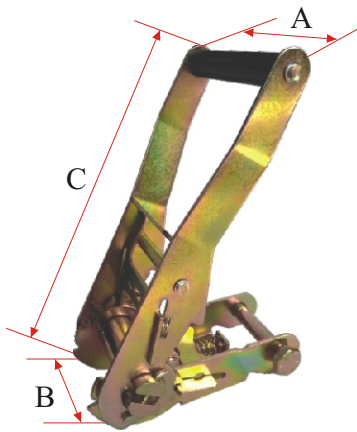

ACCESORIOS

RAT-009

A	Web: 100 M. x 2.5cm. / Breaking load 1200KG
B	Web: 100 M. x 3.5cm. / Breaking load 3000KG PES
C	Web: 100 M. x 5.0cm. / Breaking load 6000KG

REF.	A (mm)	B (mm)
RT001A	68	30

REF.	A (mm)	B (mm)	C (mm)
RT001B	80	52	130

REF.	A (mm)	B (mm)	C (mm)
RT002A	65	38	8.5

REF.	A (mm)	B (mm)	C (mm)
RT002B	70	38	155

REF.	A (mm)	B (mm)	C (mm)
RT003A	85	52	11.7

REF.	A (mm)	B (mm)	C (mm)
RT003B	105	52	229

REF.	A (mm)	B (mm)	C (mm)
RT004A	52	62	11.7