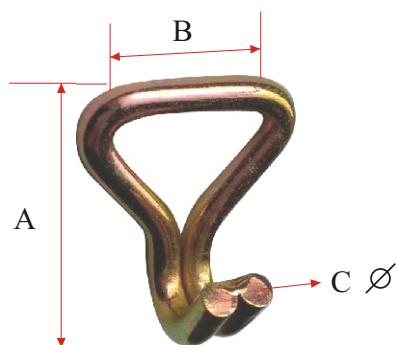

ACCESORIOS

RAT-009

A	Web: 100 M. x 2.5cm. / Breaking load 1200KG
B	Web: 100 M. x 3.5cm. / Breaking load 3000KG PES
C	Web: 100 M. x 5.0cm. / Breaking load 6000KG

REF.	A (mm)	B (mm)
RT001A	68	30

REF.	A (mm)	B (mm)	C (mm)
RT001B	80	52	130

REF.	A (mm)	B (mm)	C (mm)
RT002A	65	38	8.5

REF.	A (mm)	B (mm)	C (mm)
RT002B	70	38	155

REF.	A (mm)	B (mm)	C (mm)
RT003A	85	52	11.7

REF.	A (mm)	B (mm)	C (mm)
RT003B	105	52	229

REF.	A (mm)	B (mm)	C (mm)
RT004A	52	62	11.7