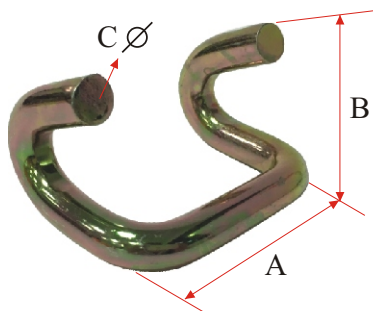

ACCESORIOS

RAT-009

A	Web: 100 M. x 2.5cm. / Breaking load 1200KG
B	Web: 100 M. x 3.5cm. / Breaking load 3000KG PES
C	Web: 100 M. x 5.0cm. / Breaking load 6000KG

REF.	A (mm)	B (mm)
RT001A	68	30

REF.	A (mm)	B (mm)	C (mm)
RT001B	80	52	130

REF.	A (mm)	B (mm)	C (mm)
RT002A	65	38	8.5

REF.	A (mm)	B (mm)	C (mm)
RT002B	70	38	155

REF.	A (mm)	B (mm)	C (mm)
RT003A	85	52	11.7

REF.	A (mm)	B (mm)	C (mm)
RT003B	105	52	229

REF.	A (mm)	B (mm)	C (mm)
RT004A	52	62	11.7